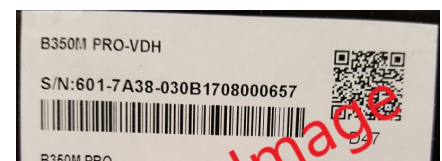

**How to Claim Your Rebate card:**

1. Purchase any of the products listed above between 09/01/2018 and 09/30/2018.
2. Go to [msi.rebateaccess.com](http://msi.rebateaccess.com) and enter the promotion number **85340**.

3. Fill out and print the registration form for this promotion.
4. Cut out and enclose the ORIGINAL UPC barcode from the product box (not the UPC barcode from the shipping box).
5. Enclose a copy of the sales receipt or packing slip dated between 09/01/2018 and 09/30/2018 indicating your purchase.
6. Mail all of these items to the address noted on the registration form. Submission must be postmarked within 21 days of purchase and no later than 10/21/2018 in order to qualify.